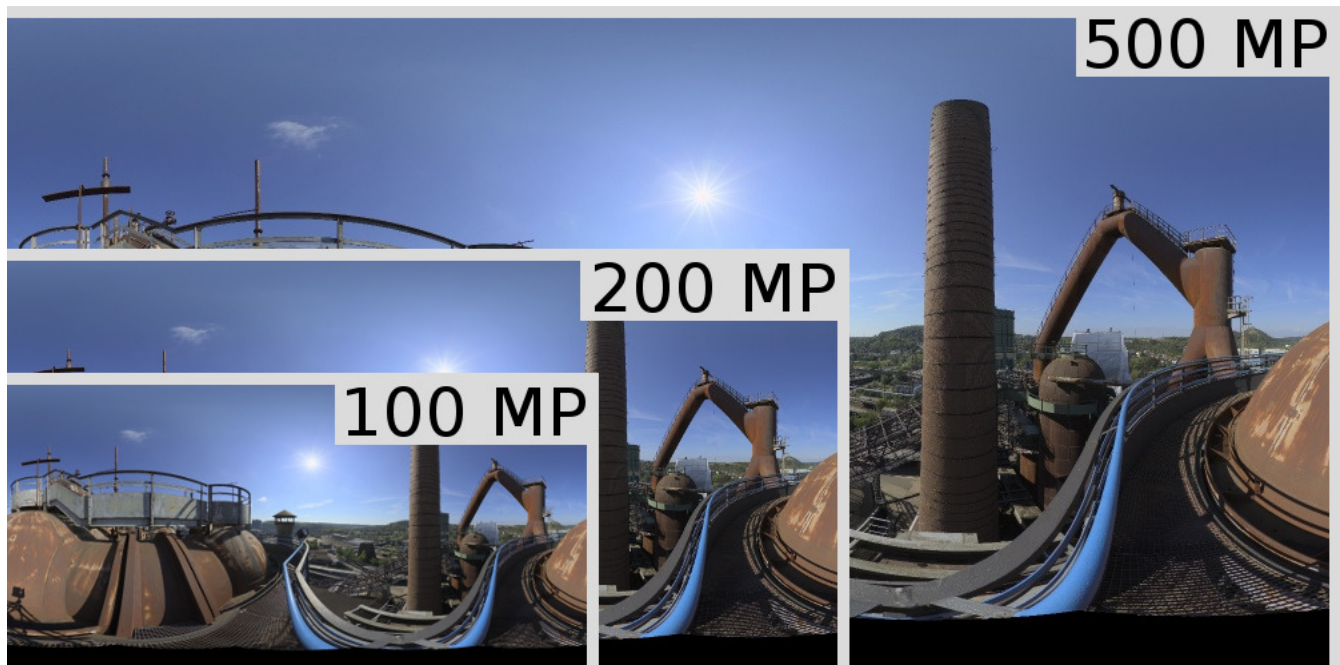

# Image Resolution Options

We offer a choice of lens/camera options to enable configuring your I4DC imaging solution to the exact needs of your application. Choose a spherical image resolution of 100 Megapixels (that's the original I4DC capability), ensuring reasonable detail in your images while optimizing for capture speed. Go for the best by using a Zeiss lens with top-of-the-line Canon cameras to achieve a staggering 500 Megapixels, while trading off on capture speed. We also offer a 200 Megapixel solution offering double our «classic» image resolution while being equally fast.

## 500 Megapixel

- **Zeiss 18mm lens**
- **Canon EOS 5Ds**
- Stunning image resolution of 31800 x 15900 pixel
- Excellent quality Zeiss lens for ultimate sharpness
- Newest 50 Megapixel Canon camera body
- Capture time from 30 seconds upwards
- Higher amount of image data than solutions below
- Best cost/performance ratio

## 200 Megapixel

- **Sigma 15mm lens**
- **Canon EOS 5Ds**
- Medium image resolution of 20000 x 10000 pixel
- Faster capture time than 500 Megapixel solution (from 20 seconds upwards)
- Moderate amount of image data

## Comparing image resolution

Here are detail images of the same scene, taken from the same standpoint using the three different I4DC system configurations.

barely resolves the individual characters, the 500 Megapixel resolution makes the sign clearly legible.